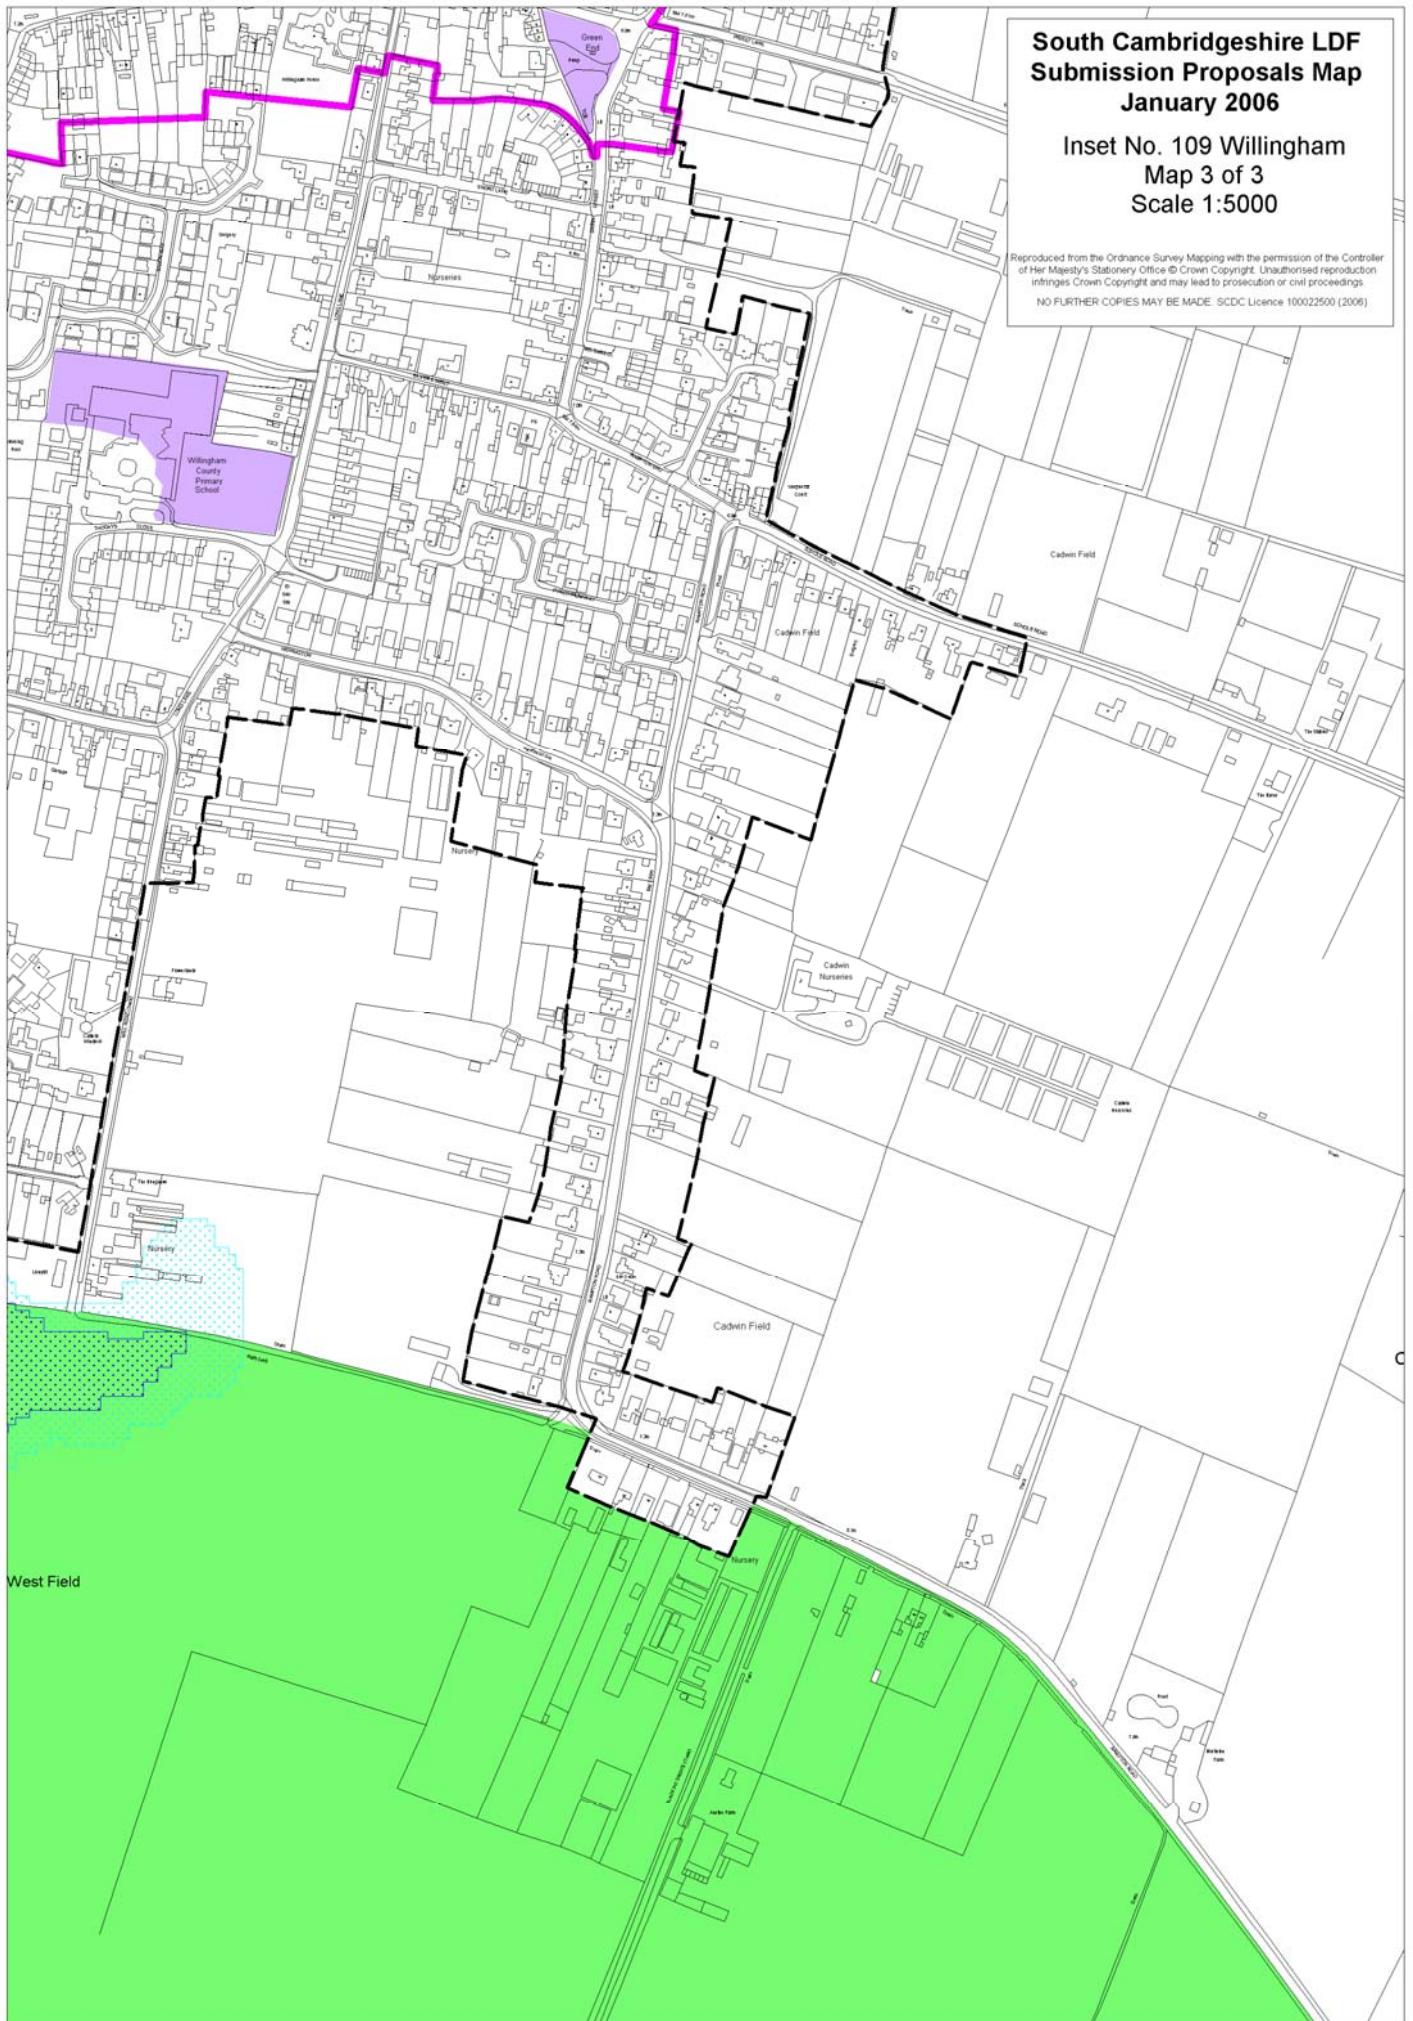

**South Cambridgeshire LDF
Submission Proposals Map
January 2006**

**Inset No. 109 Willingham
Map 3 of 3
Scale 1:5000**

West Field