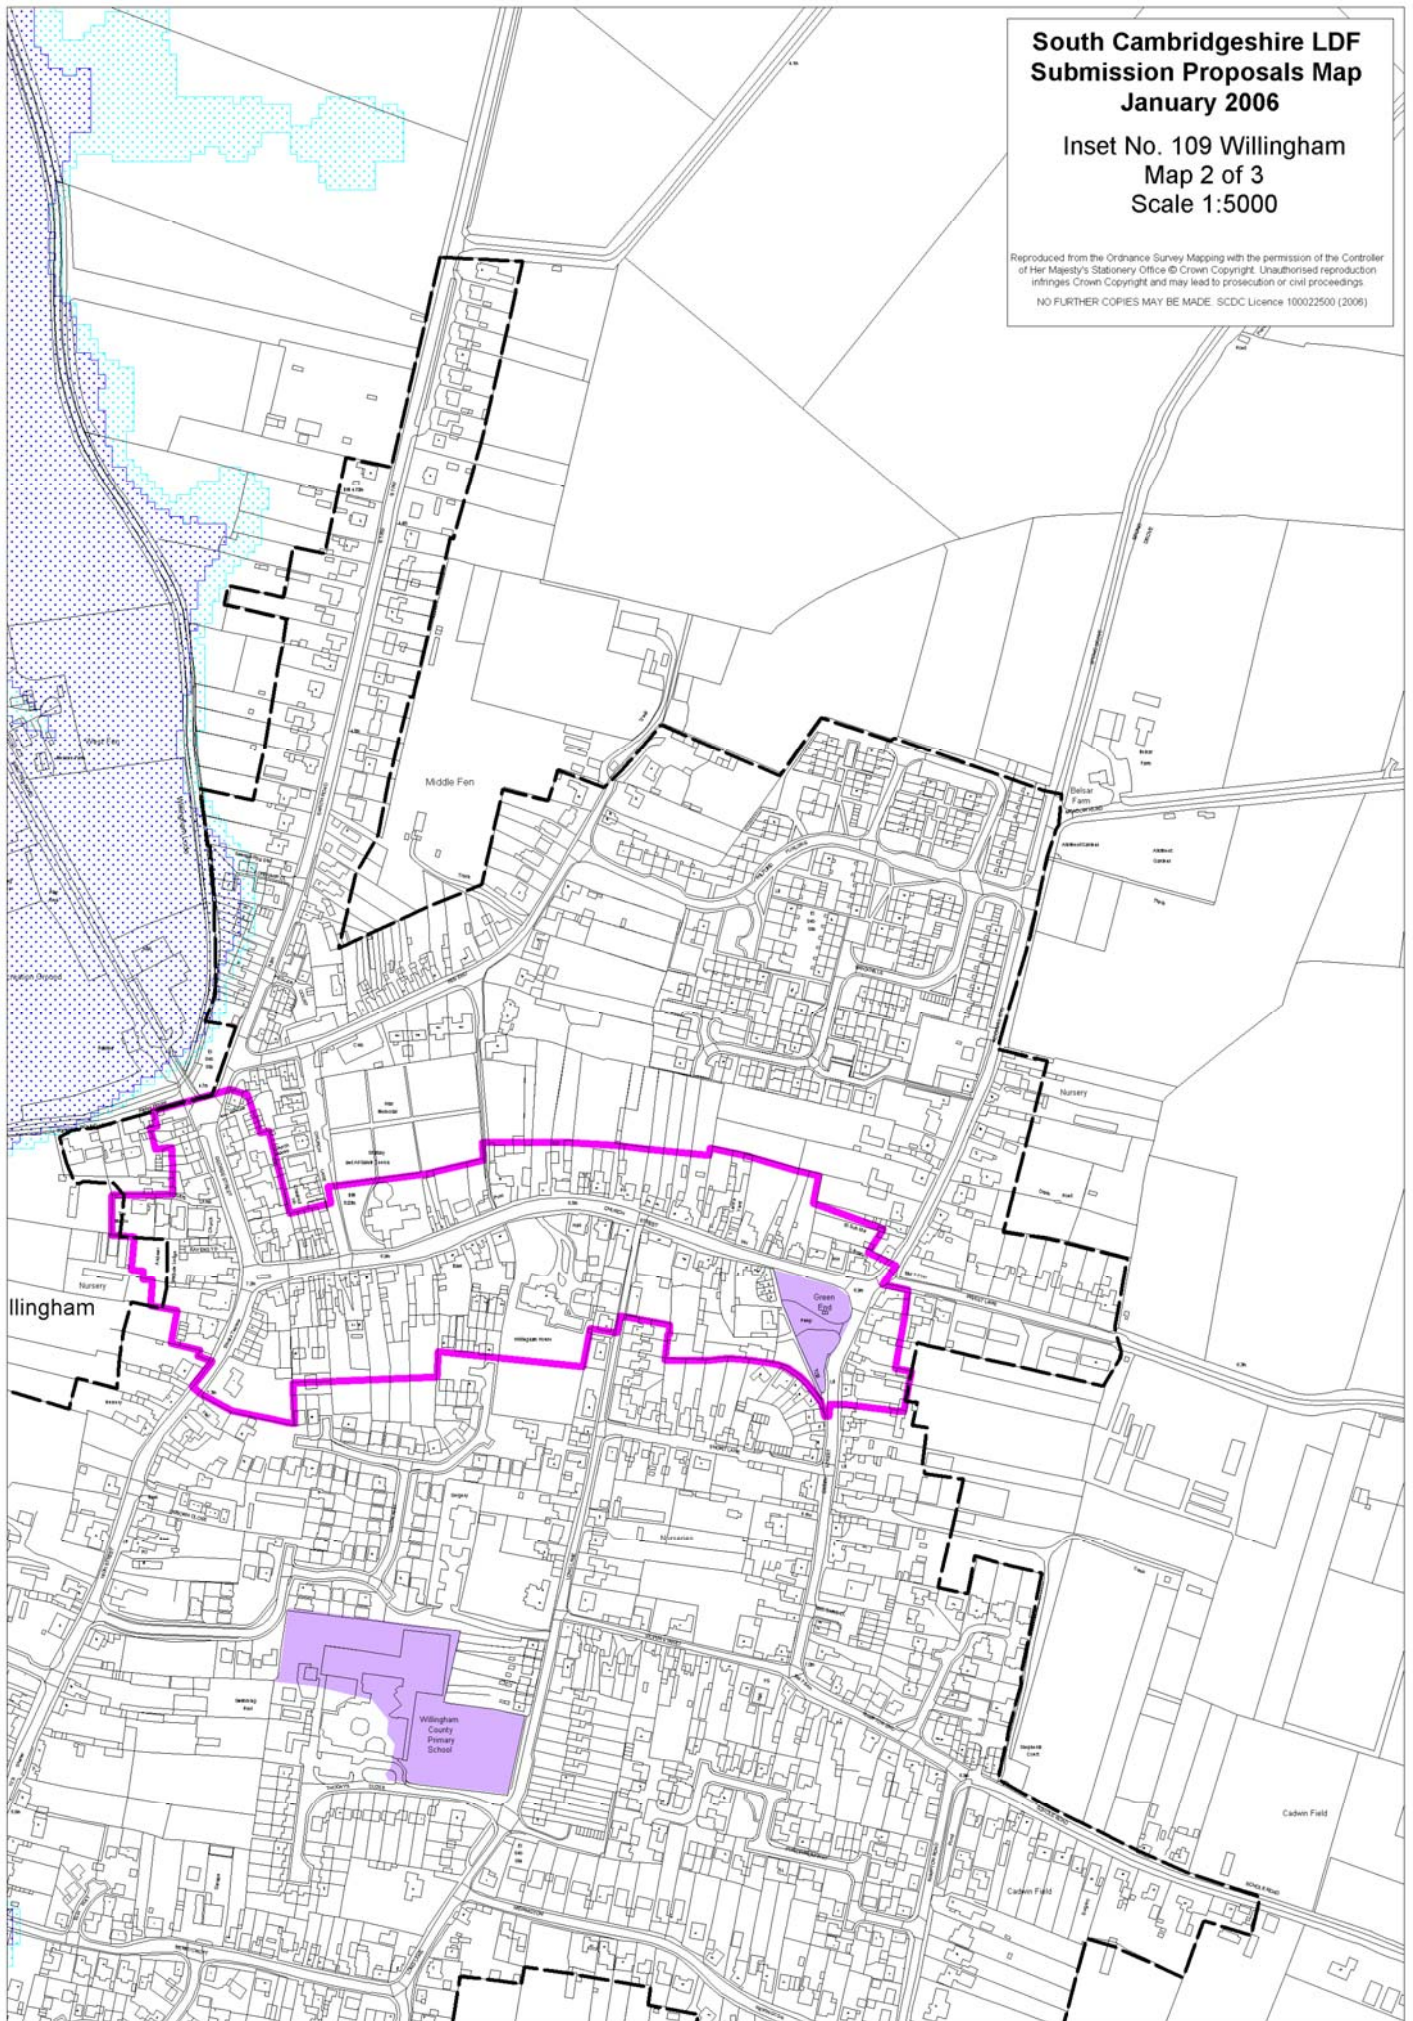

**South Cambridgeshire LDF
Submission Proposals Map
January 2006**

**Inset No. 109 Willingham
Map 2 of 3
Scale 1:5000**